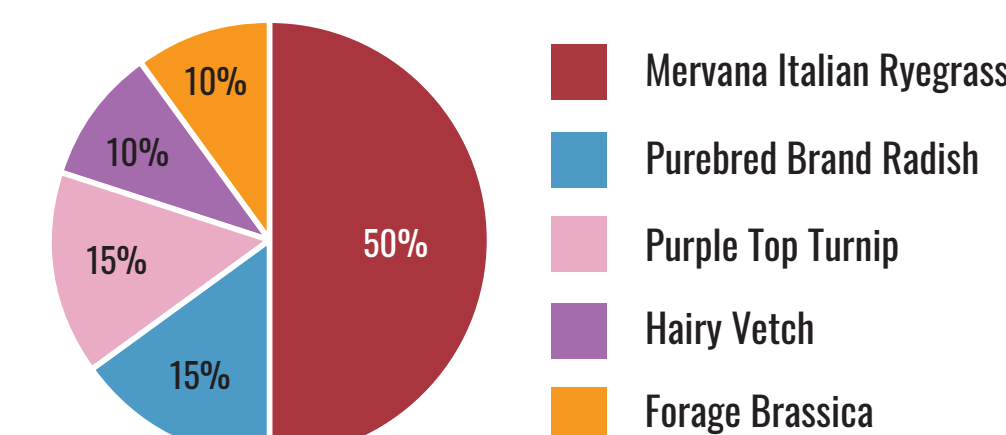

#26 – Annual Forage EXT
Long-season, cocktail crop grazing applications with soil improvement