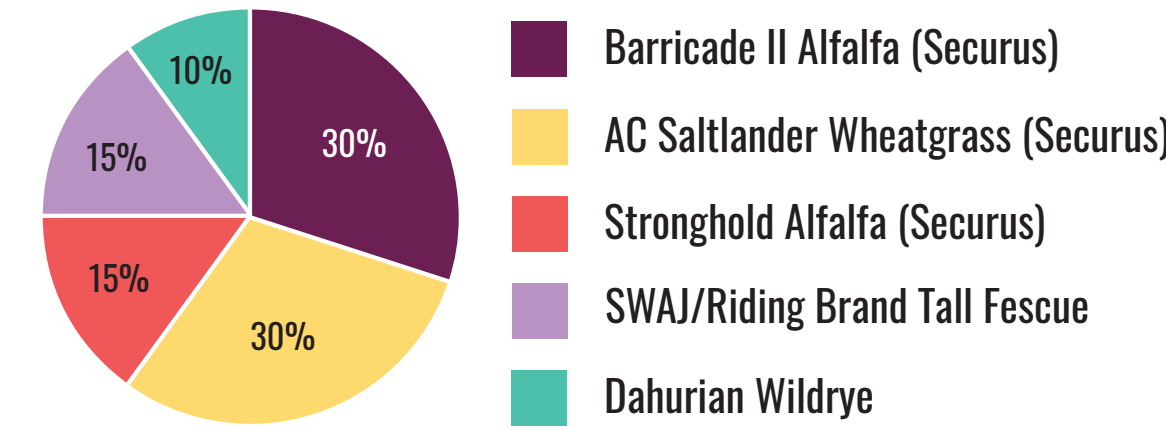

STOCK BLENDS

HAY BLENDS

#1 – Super Hay
Excellent two-cut alfalfa/grass mix

#2 – Super Maxi-Ton
Maximum tonnage and protein

#3 – Saline Hay
Top tonnage in saline soils

#4 – Super Haymaker
Ideal for one- or two-cut systems across most production areas