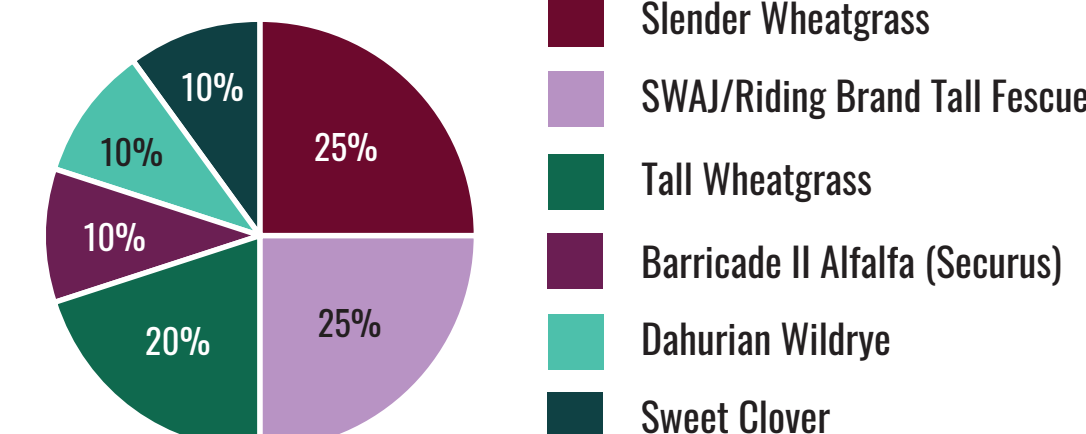

#20 – Super Pasture-Hay
Quick drydown time in a swath

#21 – Super Cattleman's/Premium Horse Hay
High-protein pasture with superb regrowth, quick to establish, and ideal for horses

#22 – Dryland Pasture-Hay
Long-lived productive pasture/hay blend for very dry regions

#23 – Lowland
Excellent blend to reclaim areas prone to flooding, aggressive root systems will help utilize moisture

#24 – All Purpose Saline
Quick establishment in saline areas with good longevity and helps reclaim saline areas over time