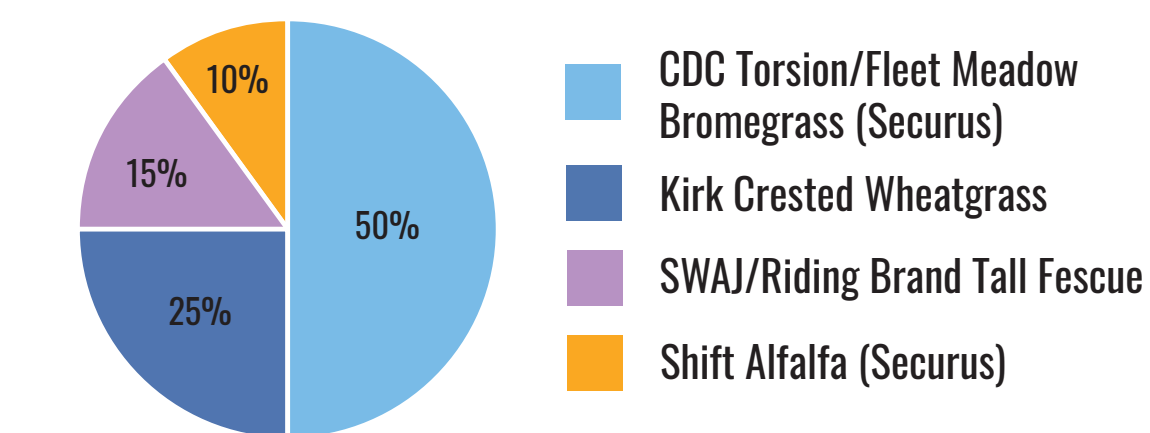

PASTURE BLENDS

#10 – Super Pasture
Excellent early spring pasture, produces well under stress