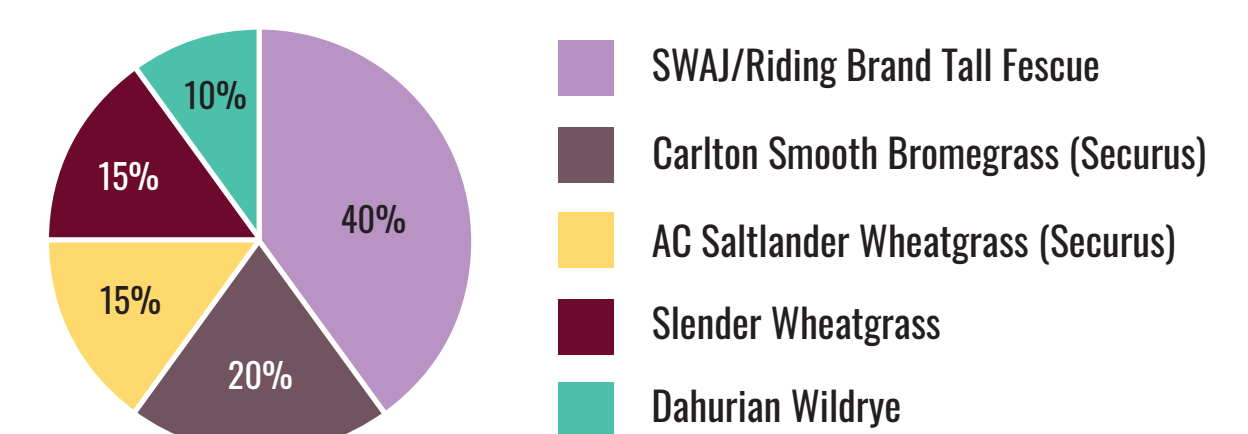

#25 – All Grass Saline
Rapid establishment in saline areas, good longevity, and no risk of bloat