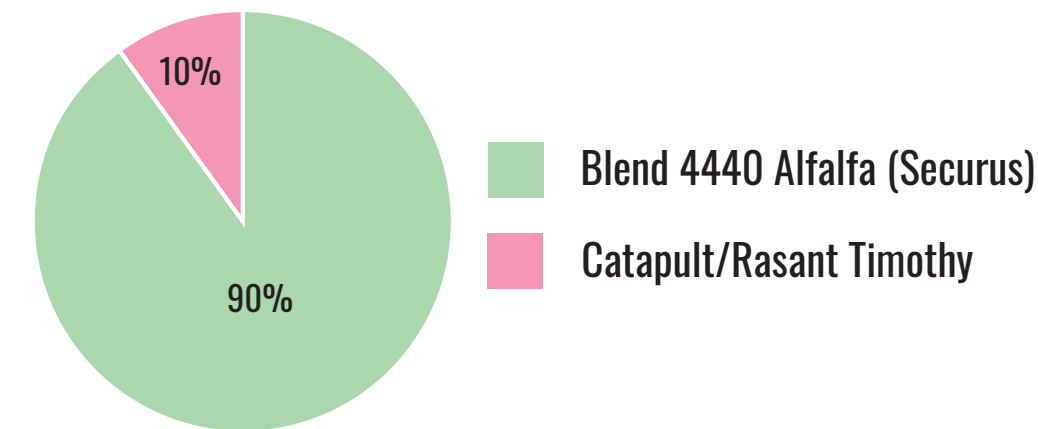

STOCK BLENDS

HAY BLENDS

#1 – Super Hay
Excellent two-cut alfalfa/grass mix

#2 – Super Maxi-Ton
Maximum tonnage and protein

#3 – Saline Hay
Top tonnage in saline soils

#4 – Super Haymaker
Ideal for one- or two-cut systems across most production areas