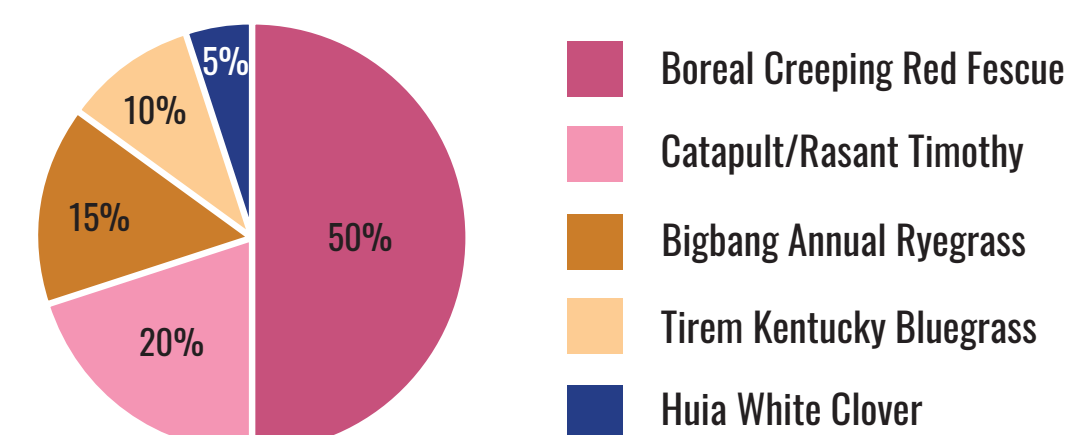

#14 – Horse Pasture
Easy to establish, low maintenance blend, excellent for acreages, farmyards, high-traffic areas, and horse pastures