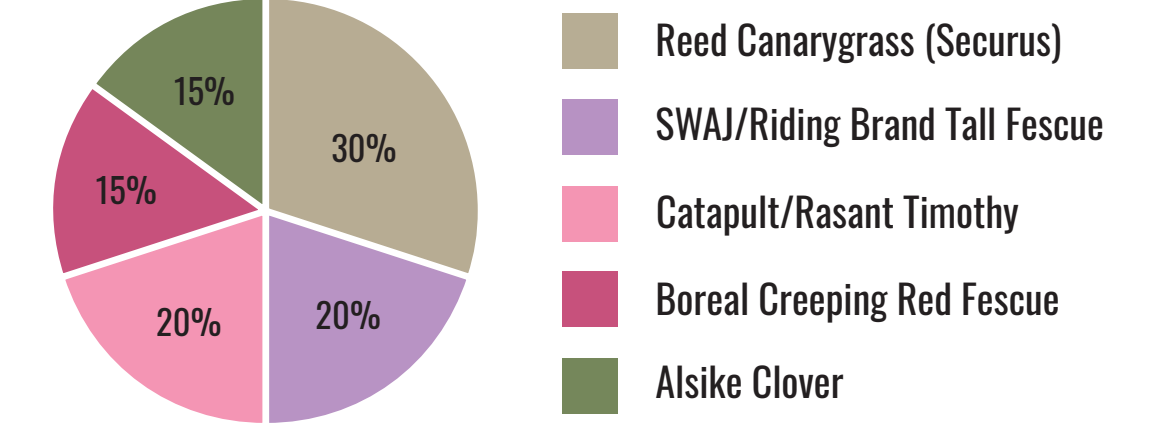

#20 – Super Pasture-Hay
Quick drydown time in a swath

#21 – Super Cattleman's/Premium Horse Hay
High-protein pasture with superb regrowth, quick to establish, and ideal for horses

#22 – Dryland Pasture-Hay
Long-lived productive pasture/hay blend for very dry regions

#23 – Lowland
Excellent blend to reclaim areas prone to flooding, aggressive root systems will help utilize moisture

#24 – All Purpose Saline
Quick establishment in saline areas with good longevity and helps reclaim saline areas over time