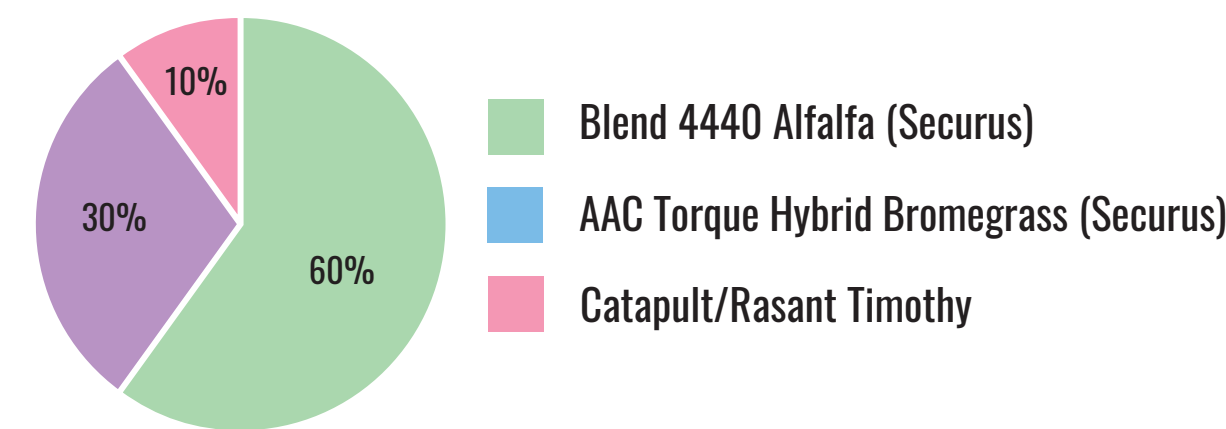

#5 – Pro Hay
High-yielding alfalfa/grass mix