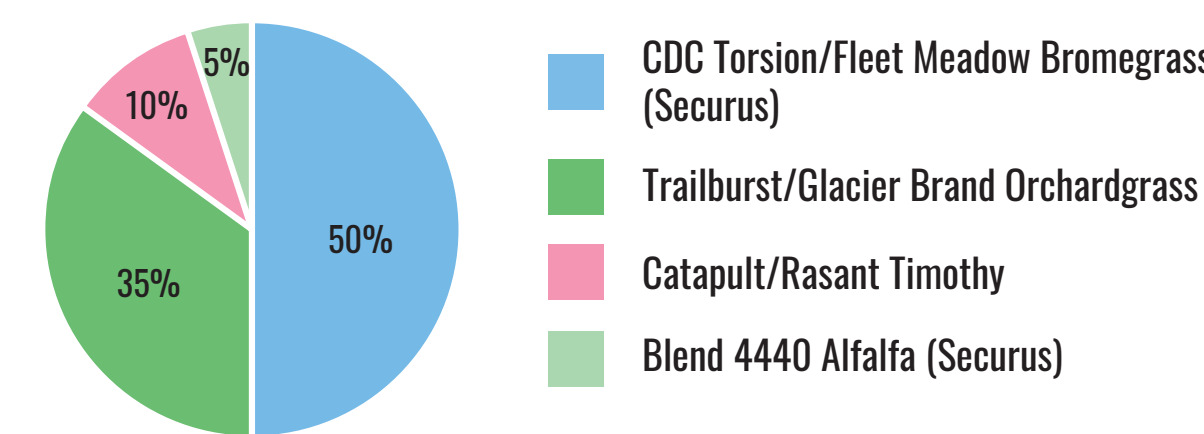

DUAL PURPOSE BLENDS

#20 – Super Pasture-Hay
Quick drydown time in a swath