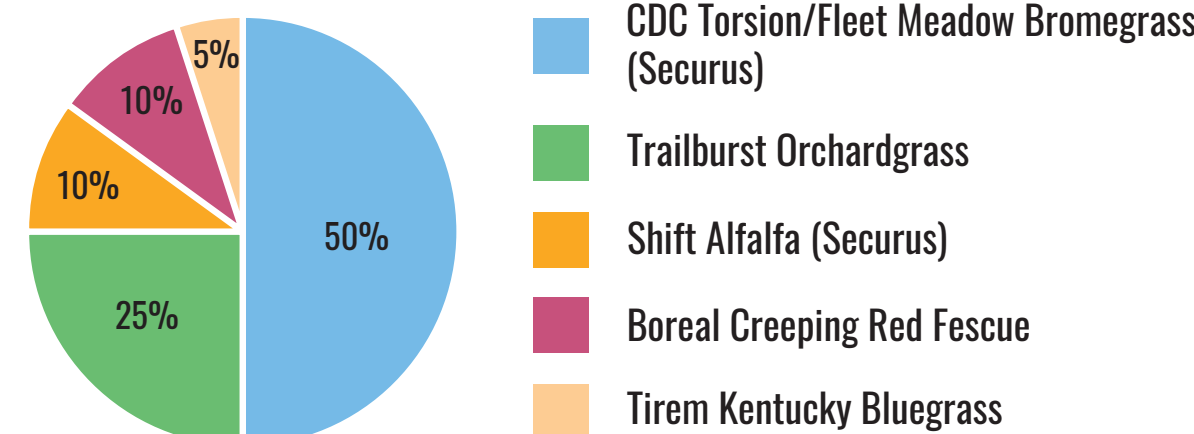

#13 – Parkland Pasture
High-yielding pasture that works well in high traffic areas and aggressive grazing systems