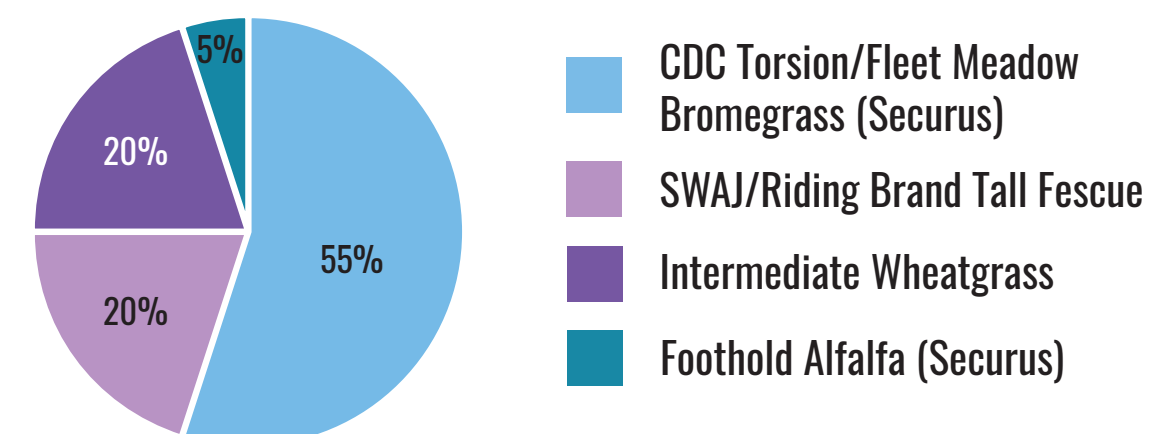

#12 – All Purpose Pasture
Widely adapted for most pasture needs with easy establishment and quality regrowth