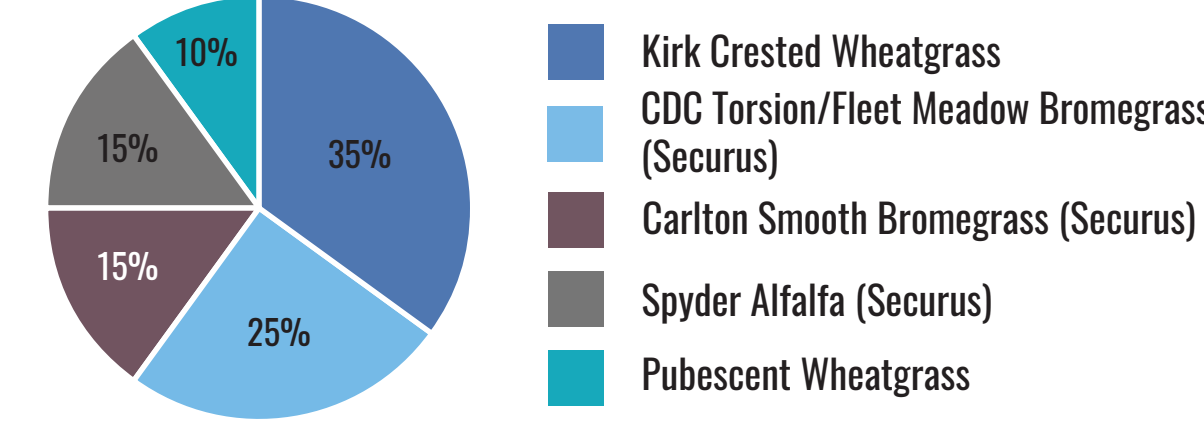

#22 – Dryland Pasture-Hay
Long-lived productive pasture/hay blend for very dry regions