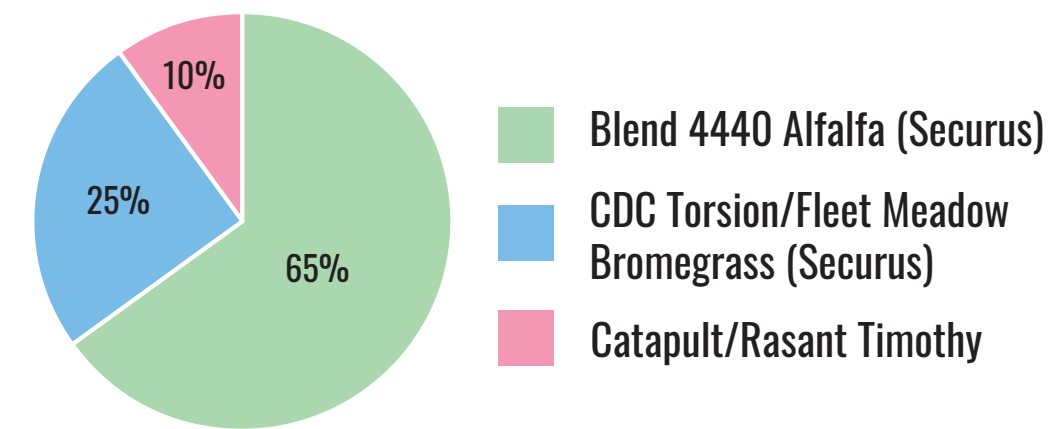

STOCK BLENDS

HAY BLENDS

#1 – Super Hay
Excellent two-cut alfalfa/grass mix

#2 – Super Maxi-Ton
Maximum tonnage and protein

#3 – Saline Hay
Top tonnage in saline soils

#4 – Super Haymaker
Ideal for one- or two-cut systems across most production areas