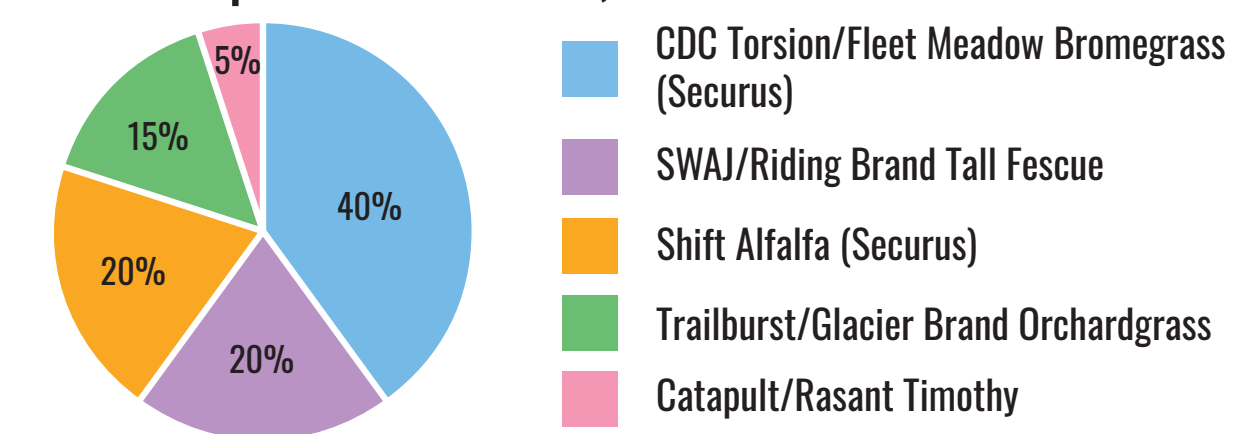

#21 – Super Cattleman's/Premium Horse Hay
High-protein pasture with superb regrowth, quick to establish, and ideal for horses