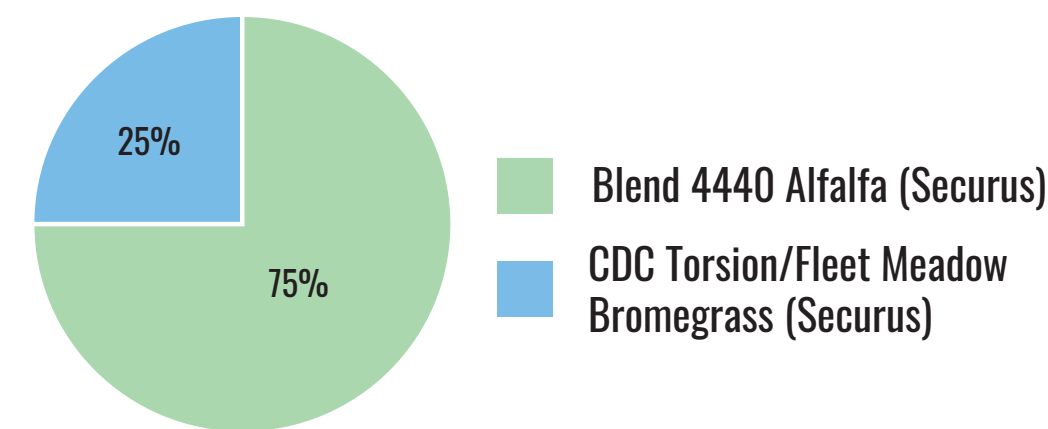

STOCK BLENDS

HAY BLENDS

#1 – Super Hay
Excellent two-cut alfalfa/grass mix

#2 – Super Maxi-Ton
Maximum tonnage and protein

#3 – Saline Hay
Top tonnage in saline soils

#4 – Super Haymaker
Ideal for one- or two-cut systems across most production areas