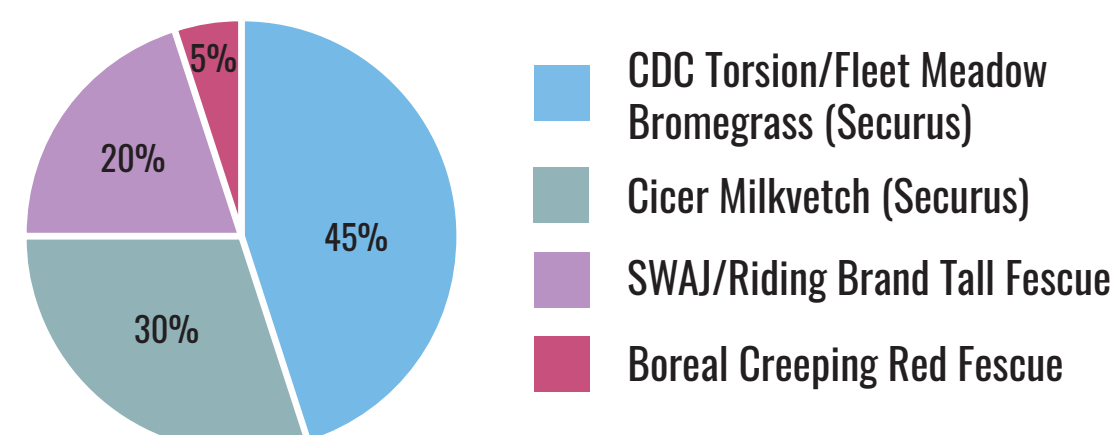

#14 – Horse Pasture
Easy to establish, low maintenance blend, excellent for acreages, farmyards, high-traffic areas, and horse pastures

#15 – Bloat Safe
Increased quality with no risk of bloat

DUAL PURPOSE BLENDS