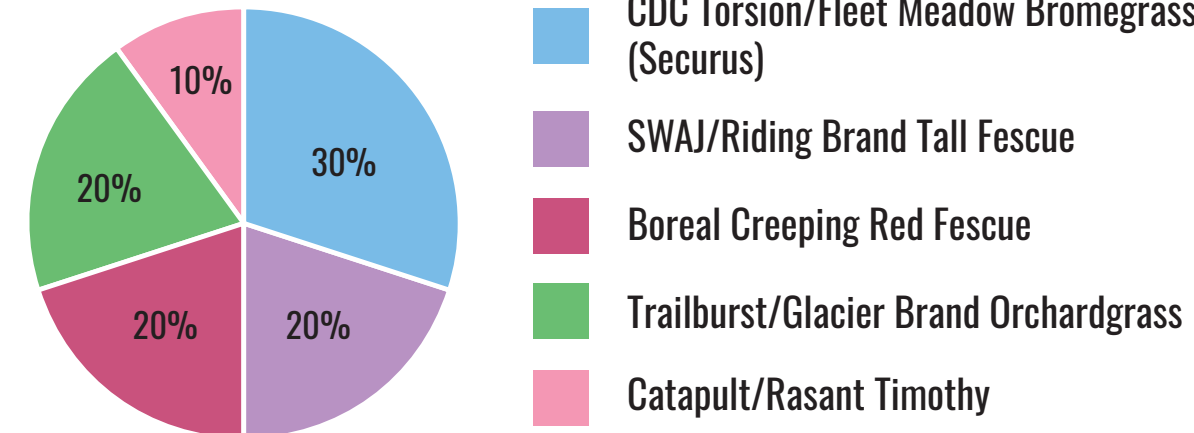

#5 – Pro Hay
High-yielding alfalfa/grass mix

PASTURE BLENDS

#10 – Super Pasture
Excellent early spring pasture, produces well under stress

#11 – Super Grassland
Maximize regrowth and quality with no risk of bloat, suitable for variable topographies