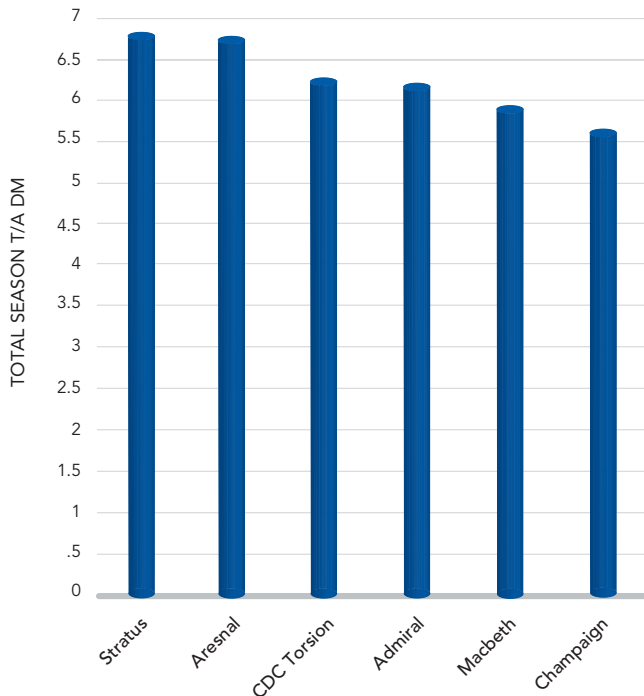

## Introduction

CDC Torsion is an improved meadow brome grass selected for high yield and rapid regrowth. Bred for Canadian conditions, its widely adapted with excellent winterhardiness. CDC Torsion is ideal for pasture applications but can also be used for hay production.

## Yield Performance

*Brome grass Forage Yield (tons/acres), Ithaca 2023*

*Meadow Brome grass Forage Yield (tons/acres), Lexington Kentucky 2023*