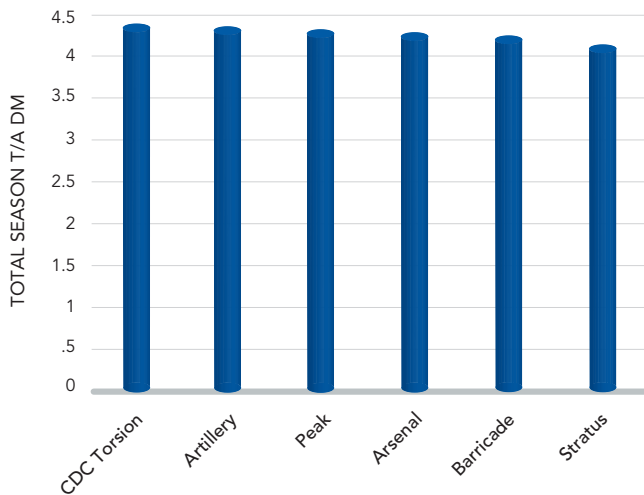

CDC TORSION MEADOW BROMEGRASS

Introduction

CDC Torsion is an improved meadow brome grass selected for high yield and rapid regrowth. Bred for Canadian conditions, its widely adapted with excellent winterhardiness. CDC Torsion is ideal for pasture applications but can also be used for hay production.

Yield Performance

Brome grass Forage Yield (tons/acres), Ithaca 2023