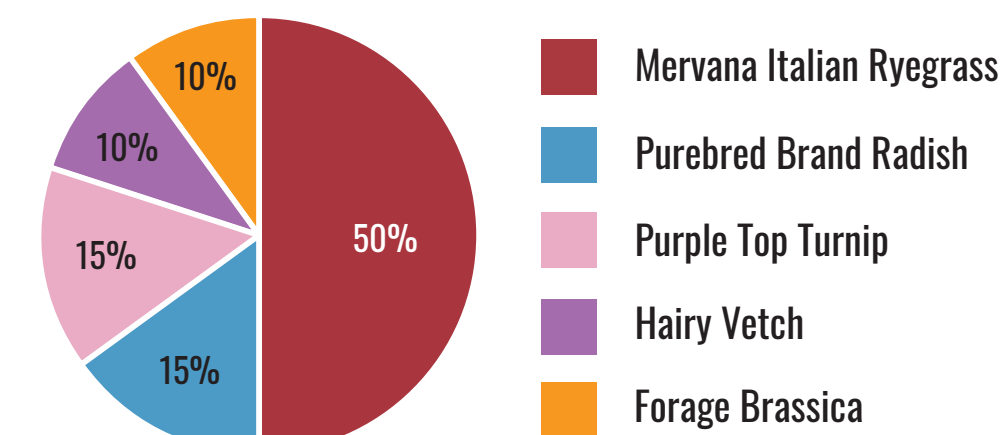

#26 – Annual Forage EXT

Long-season, cocktail crop grazing applications with soil improvement

ASK ABOUT OUR
INDUSTRY-LEADING
100% FORAGE
ESTABLISHMENT
GUARANTEE