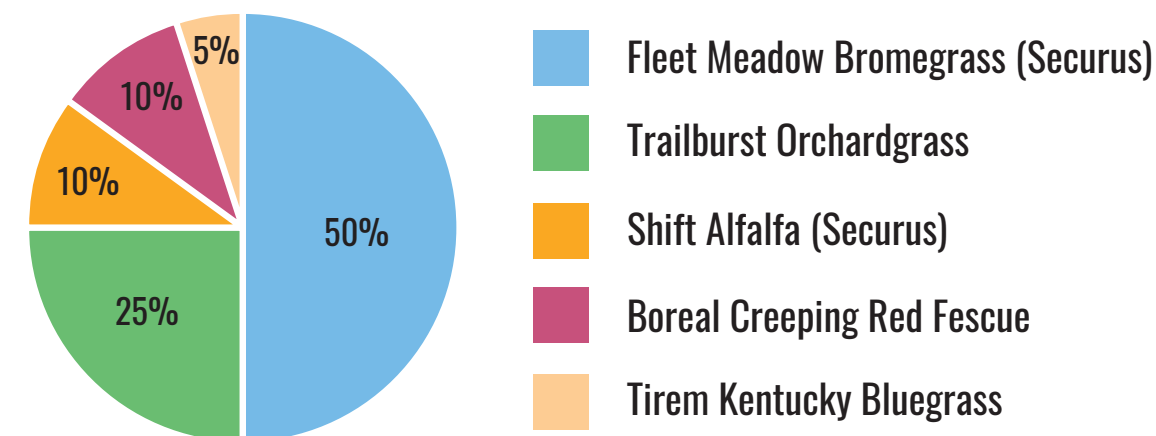

#13 – Parkland Pasture

High-yielding pasture that works well in high traffic areas and aggressive grazing systems