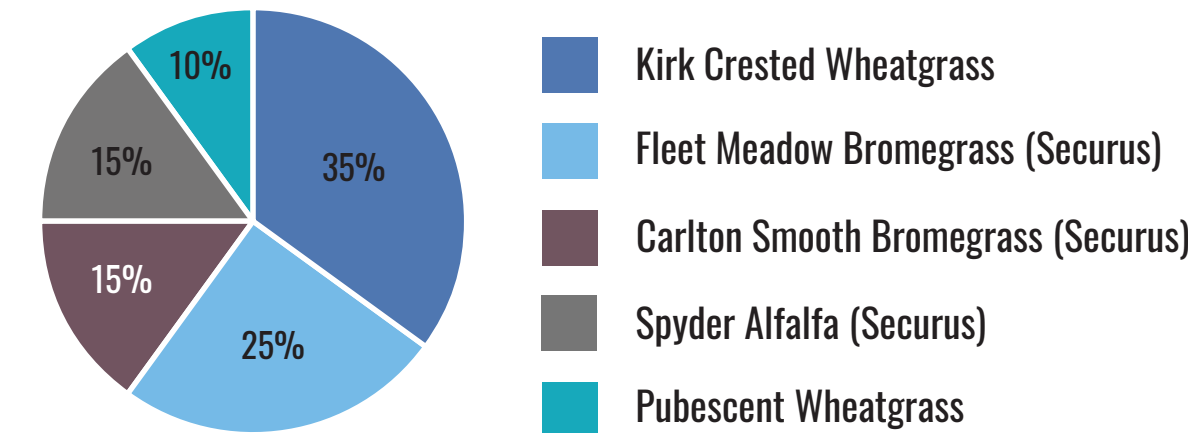

#22 – Dryland Pasture-Hay

Long-lived productive pasture/hay blend for very dry regions