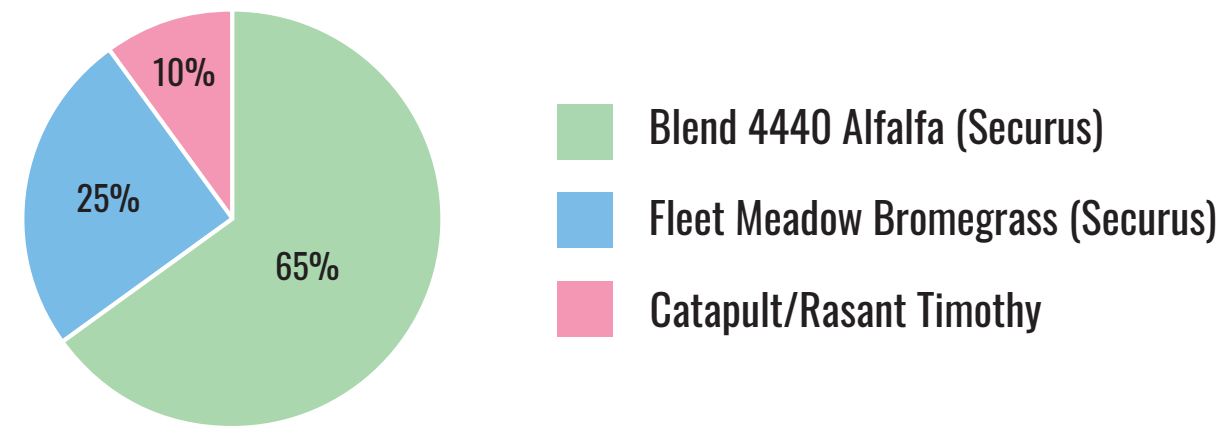

## HAY BLENDS

### #1 – Super Hay

Excellent two-cut alfalfa/grass mix