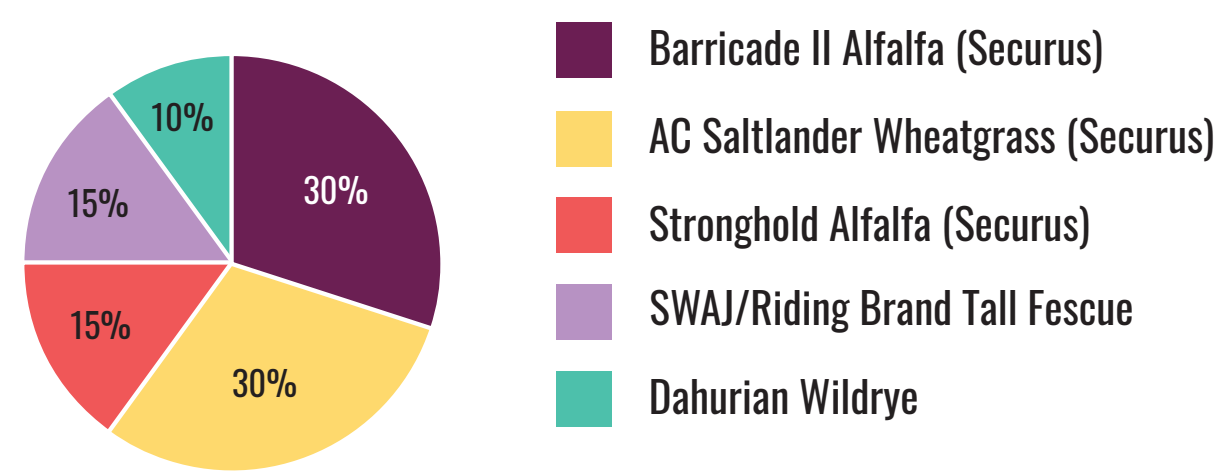

#3 – Saline Hay

Top tonnage in saline soils