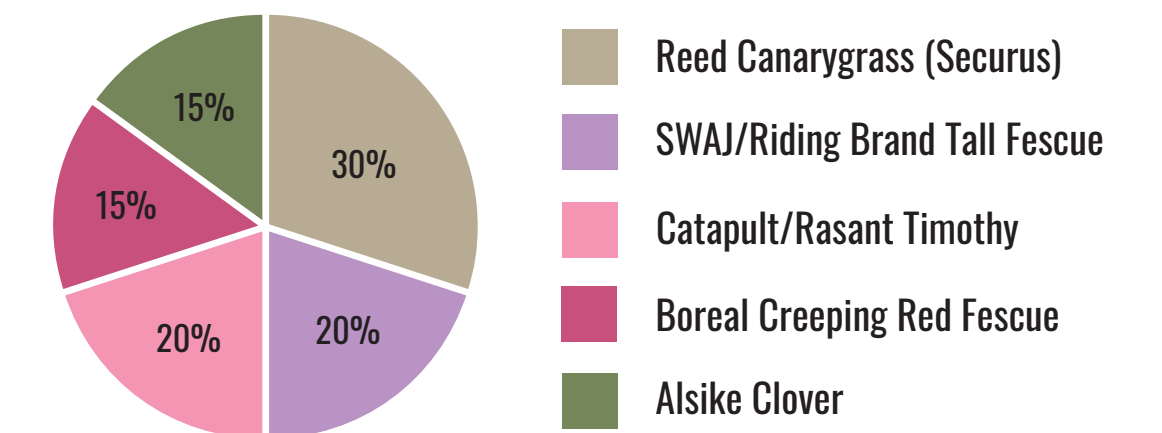

#23 – Lowland

Excellent blend to reclaim areas prone to flooding, aggressive root systems will help utilize moisture