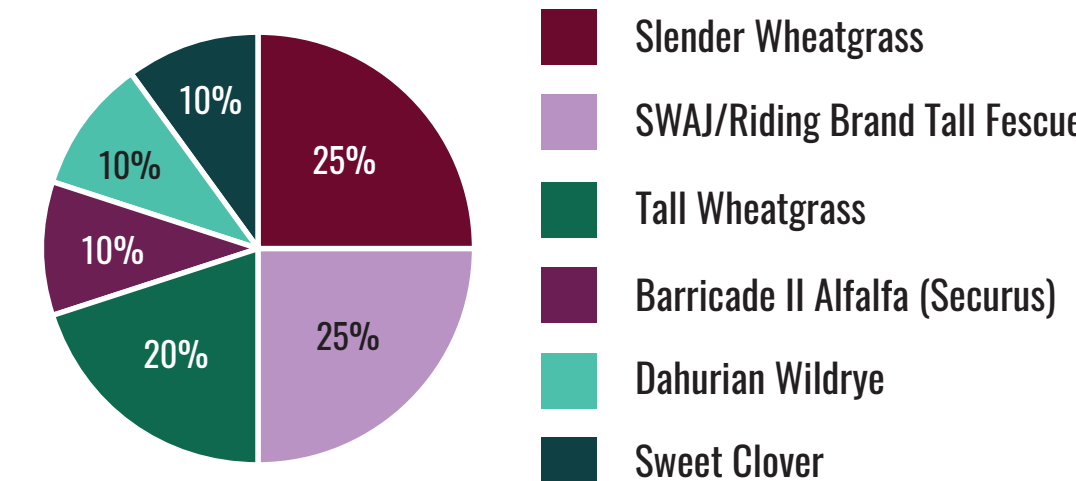

#24 – All Purpose Saline

Quick establishment in saline areas with good longevity and helps reclaim saline areas over time