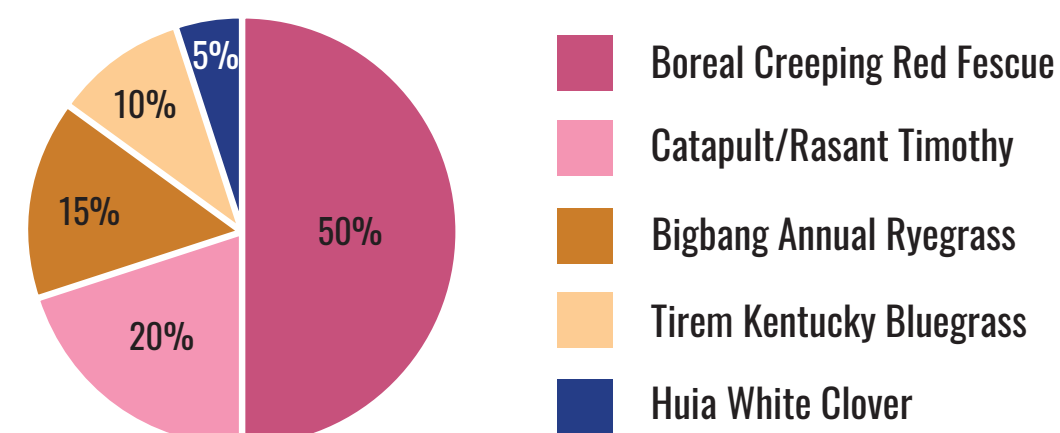

#14 – Horse Pasture

Easy to establish, low maintenance blend, excellent for acreages, farmyards, high-traffic areas, and horse pastures