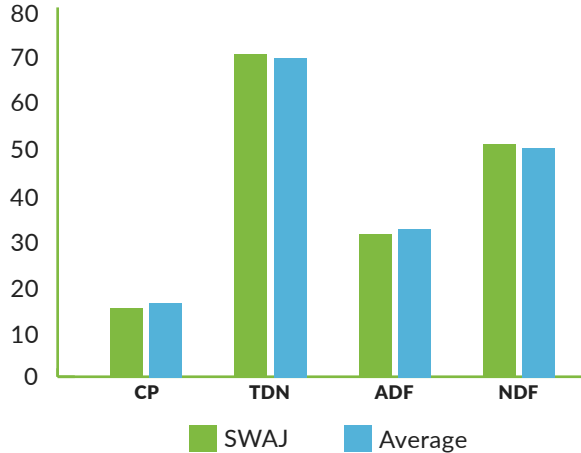

Western Forage Trials Quality, 2014