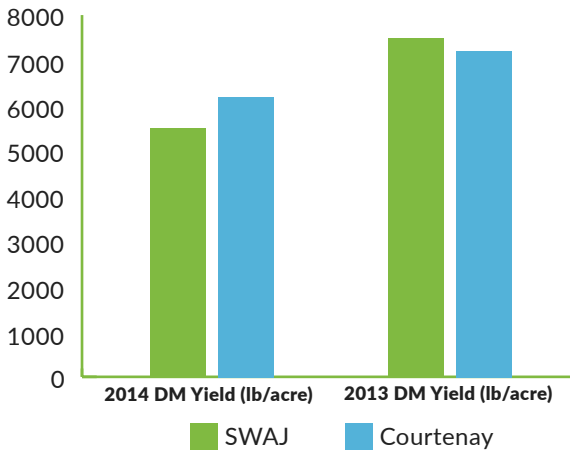

Excellent > Very Good > Good > Poor

See reverse for comparison trials and find us at:

brettyoung.ca/swaj

Forages

SWAJ is a Nordic tall fescue bred for its winterhardiness; specifically, its tolerance to harsh winter conditions characterized by frost, snow and ice. Selected for soft-leaved palatability and feed quality, SWAJ provides improved digestibility and more pounds of gain. Its ideal maturity provides complimentary timing and blend compatibility with most hay and pasture uses.

SWAJ has a bunch type growth habit, average flag leave size and tall plant height delivering more biomass. A strong disease package includes resistance to crown rust.

Western Forage Trials Dry Matter Yield, 2013-14