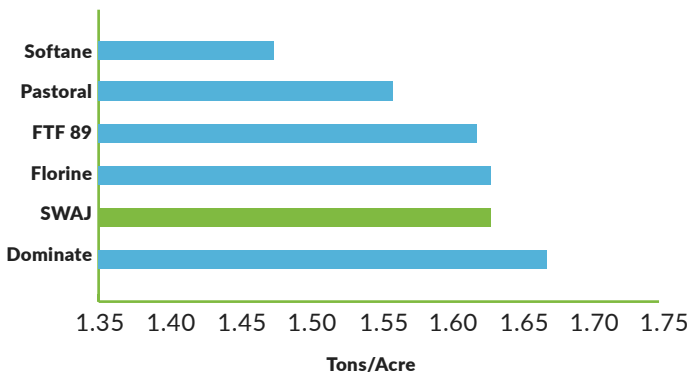

Cornell 2017 Yield Results

DISTINCT BY DESIGN

At BrettYoung we are proud of the strategic partnerships we have with world-class organizations through which we source leading technologies and genetics. This allows us to bring **distinct** market choices that deliver you performance and value. **By design**, our success will always be rooted within your success. Like you, we are independent, resolute, and **Distinct By Design**.

Canada's Largest Independent Seed Company

For more information visit brettyoung.ca or call us toll-free at 1-800-665-5015.