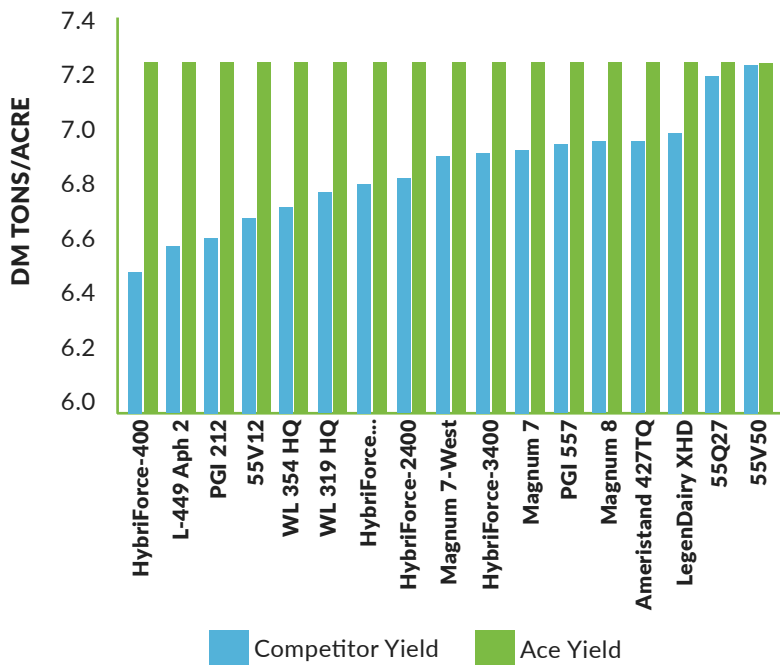

Highly Resistant (HR) > Resistant (R) > Moderately Resistant (MR) > Susceptible (S)

See reverse for comparison trials and find us at:

brettyoung.ca/ace

Forages

Ace Alfalfa combines the best of both worlds with exceptional yield and excellent forage quality. Its premium quality profile is designed to meet the needs of dairy farms by delivering more milk per acre, as well as commercial hay producers who demand the highest quality.

Its outstanding winterhardiness and disease resistance package contribute to a long, productive stand life. Genetic resistance to a wide range of diseases and pests, including Aphanomyces Race 1, Race 2, and stem nematodes, further enhance its varietal endurance. Ace responds well to aggressive cutting schedules and regrows rapidly delivering multiple cuts per season.

Head to Head Yield Performance

Forage Quality

VARIETY	CP	NDF	NDFD	RFQ	TONS/ACRE	MILK/TON	MILK/ACRE
Ace	23.1	33.7	49.3	202	8.10	3,314	26,839
Legendairy XHD	22.6	34.0	50.1	202	7.65	3,329	25,484
Ameristand 427TQ	23.2	34.1	47.8	195	7.79	3,266	25,460
55Q27	23.2	34.1	48.3	196	7.74	3,259	25,218
WL 354HQ	23.1	33.8	49.4	201	6.87	3,316	22,785

*Weighted mean of 3 cuts. 3 replications per variety.
2015 Forage Quality, West Salem, WI

*Data is compiled from 12 harvest years & 4 trial locations for each variety.
Trial locations: Medford, MN | West Salem, WI | Clinton, WI | Stratford, WI