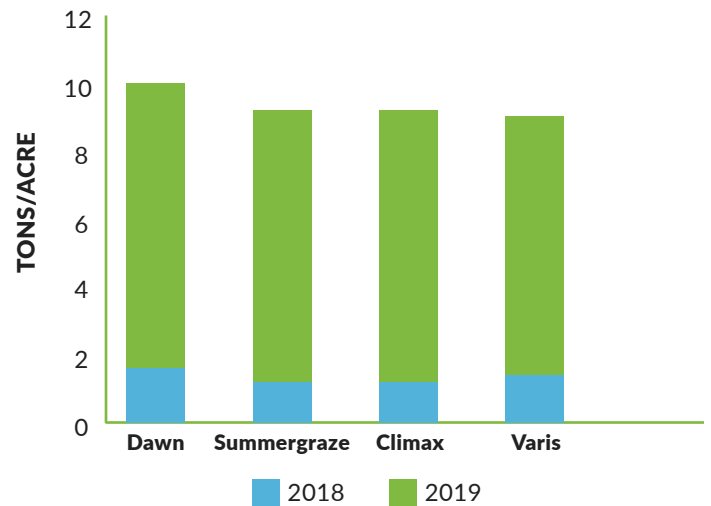

Dry Matter Yield

Forage Variety Trials: Cornell University, 2019

DISTINCT BY DESIGN

At BrettYoung we are proud of the strategic partnerships we have with world-class organizations through which we source leading technologies and genetics. This allows us to bring **distinct** market choices that deliver you performance and value. **By design**, our success will always be rooted within your success. Like you, we are independent, resolute, and **Distinct By Design**.

Canada's Largest Independent Seed Company

For more information visit brettyoung.ca or call us toll-free at 1-800-665-5015.