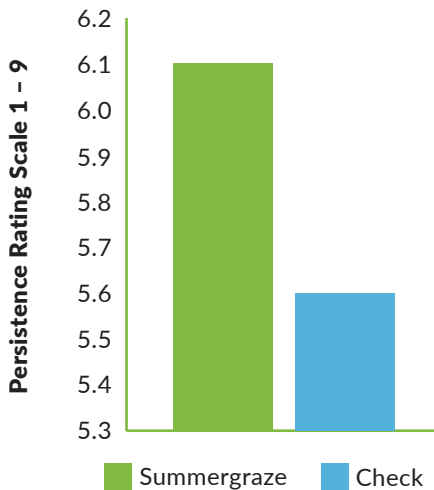

Forages

Summergraze is an intermediate timothy for high quality hay and pasture applications. It was selected for medium-to-late maturity, yield over the growing season, winter survival and ground cover. Summergraze has been evaluated across North America and is ideal for summer production in pasture and hay stands. It combines good spring vigor, a very leafy plant that blends well with both grasses and legumes. Timothy is well known for high palatability, persistence and tolerance to wet conditions.

Stand Persistence

BSA, Germany