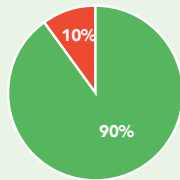

Hay Blends

#1 - Super Hay

Excellent 2-cut alfalfa/grass mix

- Blend 4440 Alfalfa Securus
- Fleet Meadow Bromegrass Securus
- Catapult/Promesse Timothy

#2 - Super Maxi-Ton

Maximum tonnage and protein

- Blend 4440 Alfalfa Securus
- Catapult/Promesse Timothy