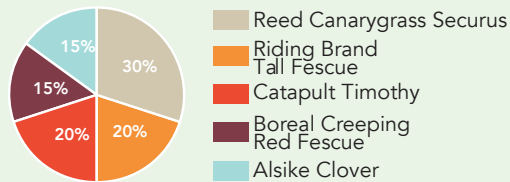

#24 - All Purpose Saline

Quick establishment in saline areas with good longevity, helps reclaim saline areas over time

#25 - All Grass Saline

Rapid establishment in saline areas, good longevity and no risk of bloat