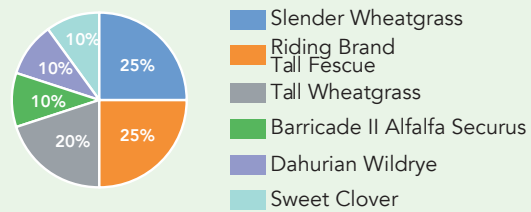

#24 - All Purpose Saline

Quick establishment in saline areas with good longevity, helps reclaim saline areas over time

#25 - All Grass Saline

Rapid establishment in saline areas, good longevity and no risk of bloat