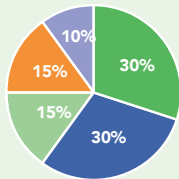

#3 - Saline Hay

Top tonnage in saline soils

- Barricade II Alfalfa Securus
- AC Saltlander Wheatgrass Securus
- Stronghold Alfalfa Securus
- Cowgirl/Riding Brand Tall Fescue
- Dahurian Wildrye