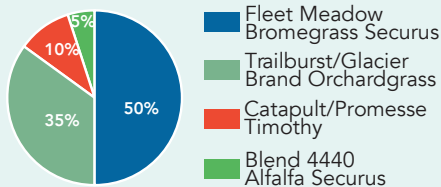

#15 - Bloat Safe

Increased quality with no risk of bloat

Dual Purpose Blends

#20 - Super Pasture-Hay

Quick drydown time in a swath

#21 - Super Cattleman's / Premium Horse Hay

High-protein pasture with superb regrowth, quick to establish and ideal for horses