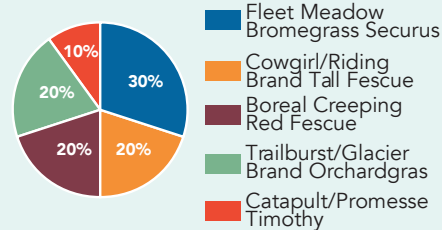

#11 - Super Grassland

Maximize regrowth and quality with no risk of bloat, suitable for variable topographies