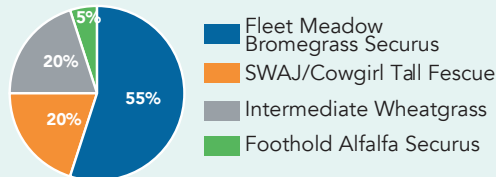

#12 - All Purpose Pasture

Widely adapted for most pasture needs with easy establishment and quality regrowth