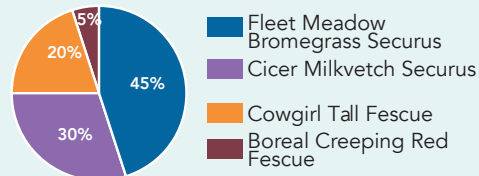

#15 - Bloat Safe

Increased quality with no risk of bloat