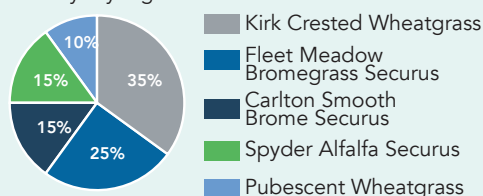

#22 - Dryland Pasture-Hay

Long-lived productive pasture/hay blend for very dry regions