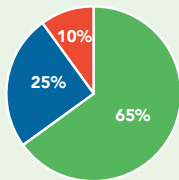

Hay Blends

#1 - Super Hay

Excellent 2-cut alfalfa/grass mix

- Blend 4440 Alfalfa Securus
- Fleet Meadow Bromegrass Securus
- Catapult/Promesse Timothy

#2 - Super Maxi-Ton

Maximum tonnage and protein

- Blend 4440 Alfalfa Securus
- Catapult/Promesse Timothy