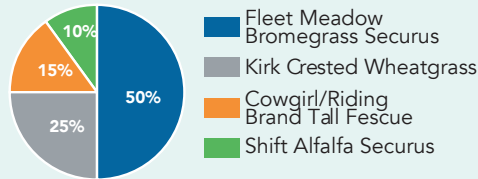

Ideal for 1- or 2-cut systems across most production areas

- Blend 4440 Alfalfa Securus
- Fleet Meadow Bromegrass Securus

STOCK BLEND DESCRIPTIONS

Pasture Blends

#10 - Super Pasture

Excellent early spring pasture, produces well under stress