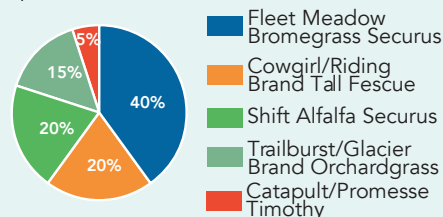

#15 - Bloat Safe

Increased quality with no risk of bloat

Dual Purpose Blends

#20 - Super Pasture-Hay

Quick drydown time in a swath

#21 - Super Cattleman's / Premium Horse Hay

High-protein pasture with superb regrowth, quick to establish and ideal for horses

#22 - Dryland Pasture-Hay

Long-lived productive pasture/hay blend for very dry regions

STOCK BLEND DESCRIPTIONS

Dual Purpose Blends (continued)

#23 - Lowland

Excellent blend to reclaim areas prone to flooding, aggressive root systems will help utilize moisture