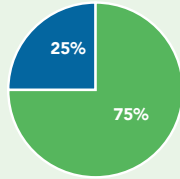

#4 - Super Haymaker

Ideal for 1- or 2-cut systems across most production areas

- Blend 4440 Alfalfa Securus
- Fleet Meadow Bromegrass Securus