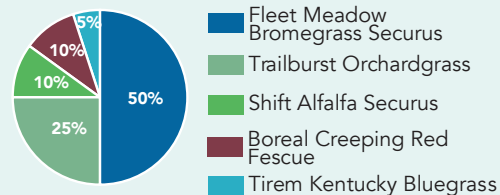

#13 - Parkland Pasture

High-yielding pasture, works well in high-traffic areas and aggressive grazing systems