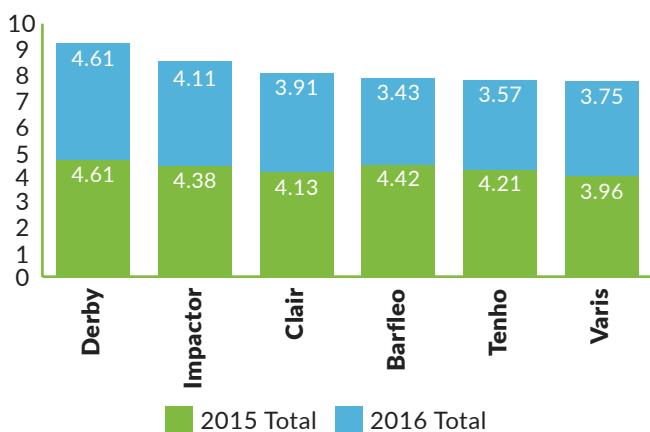

Dry Matter Yields (tonnes/acre), Lexington, KY