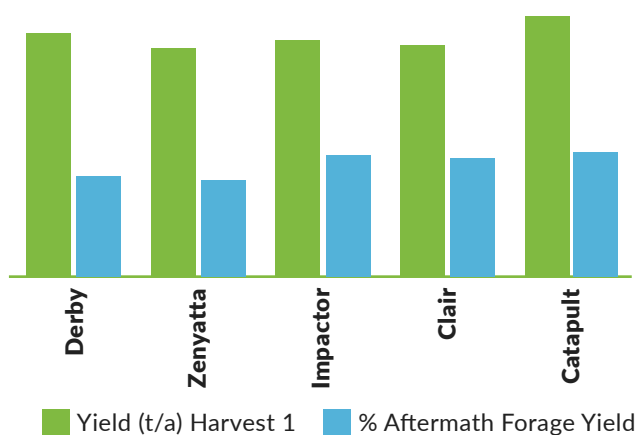

# Forages

Impactor is a high yielding, medium maturing timothy. It is characterized by a semierect growth habit, consistent dark green leaf color and large seed head. Powerful rust resistance and winterhardiness contribute to Impactor's quality and persistence – where it has shown good neutral detergent fiber digestibility (%NDFD) and consistent second cut performance. Well suited for pure stands and compaction hay market use. Impactor was selected for plant vigor, stem rust resistance, seed yield and winterhardiness. Parental plants were evaluated for weakness, winter damage and small or few panicles, plants exhibiting these characteristics were discarded.

## Feed Quality

Cornell Spring Forage Quality, 2015

## Yield Performance

Dry Matter Yields (tonnes/acre), Lexington, KY

Cornell Forage Yield, 2014