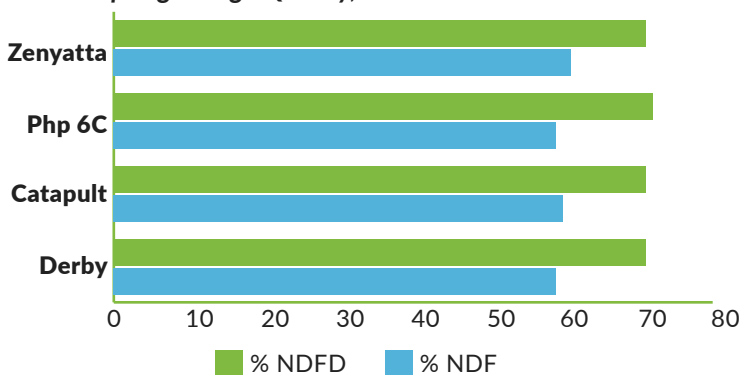

## FEATURES

Dark green colour

Improved standability

Enhanced forage quality

Excellent disease resistance package

Selected for winterhardiness

<b>Spring Vigour</b>	Very Good
<b>Persistence</b>	Excellent
<b>Yield</b>	Excellent
<b>Summer Regrowth</b>	Very Good

# Forages

Impactor is a high yielding, medium maturing timothy. It is characterized by a semierect growth habit, consistent dark green leaf color and large seed head. Powerful rust resistance and winterhardiness contribute to Impactor's quality and persistence – where it has shown good neutral detergent fiber digestibility (%NDFD) and consistent second cut performance. Well suited for pure stands and compaction hay market use. Impactor was selected for plant vigor, stem rust resistance, seed yield and winterhardiness. Parental plants were evaluated for weakness, winter damage and small or few panicles, plants exhibiting these characteristics were discarded.

## Feed Quality

Cornell Spring Forage Quality, 2015