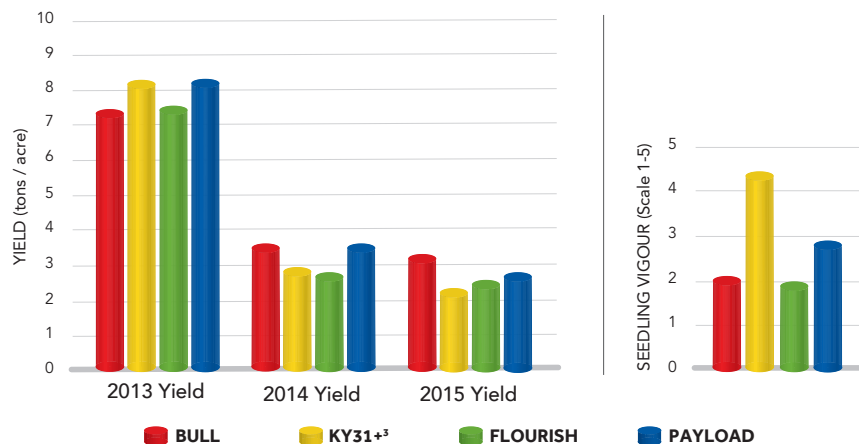

PAYLOAD TALL FESCUE

Hit The Jackpot With Payload

Payload is a medium maturity tall fescue, reaching head emergence approximately two days later than KY-31 that will maximize season long production. Its strong vigor, large crown size and aggressive regrowth have consistently produced more forage yield. Payload is well adapted for hay production, while its palatability lends itself well to pasture.

In-field performance has shown an excellent disease package with superior resistance to stem rust. Growth habit is a wide flag leaf, moderate height and dark green color. Payload is selected for strong vigor and crown size.

Forage Yield

ENTRY	NORTH % MEAN	PNW % MEAN	TOTAL % MEAN
Payload	107	104	105
Fawn	96	100	98
Payload	107	103	106
Courtenay	77	90	82

Forage Quality

VARIETY	CUTS	% CP	RFV	CUTS	% DDM	% TDN	% NDF	CUTS	% WSC
Payload	14	14.2	107	8	62.2	64.2	33.9	10	9.3
Fawn		14.4	106		62.2	64.1	33.3		8.8
Payload	10	14.3	108	8	62.2	64.2	33.9	10	9.3
Courtenay		15.8	115		62.3	65.8	34.5		9.4

Performance Comparison

Key Characteristics

- Medium Maturity
- Strong Vigor
- Aggressive Regrowth
- Superior Rust Resistance
- Big Yield