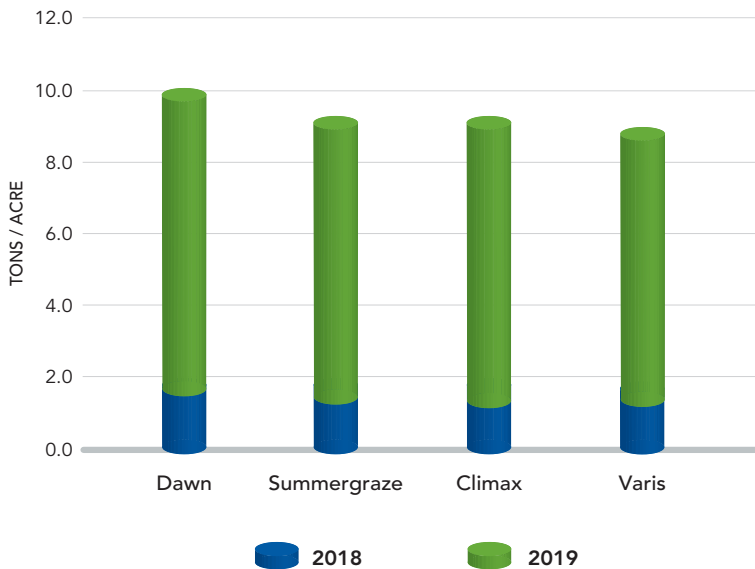

Dry Matter Yield

Forage Variety Trials: Cornell University, 2019

Key Characteristics

Medium to Late Maturity

Great Lodging Resistance

Rapid Establishment

Aggressive Regrowth

High Yield

Excellent Persistence

Disease Rating

TRAIT	RATING
Fusarium Wilt	R
Rust	R

Performance

Yield

Maturity

Persistence

Disease Resistance

[brettyoung.ca/
summergraze-timothy](http://brettyoung.ca/summergraze-timothy)
1-800-665-5015

BrettYoung™

BrettYoung™ is a trademark of Brett-Young Seeds Limited.