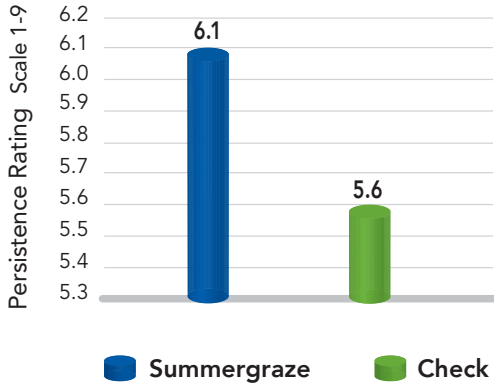

SUMMERGRAZE TIMOTHY

Maximize Season Long Production

Summergraze is an intermediate timothy for high quality hay and pasture applications. It was selected for medium-to-late maturity, yield over the growing season, winter survival and ground cover. Summergraze has been evaluated across North America and is ideal for summer production in pasture and hay stands. It combines good spring vigor, a very leafy plant that blends well with both grasses and legumes. Timothy is well known for high palatability, persistence and tolerance to wet conditions.

Stand Persistence

BSA, Germany