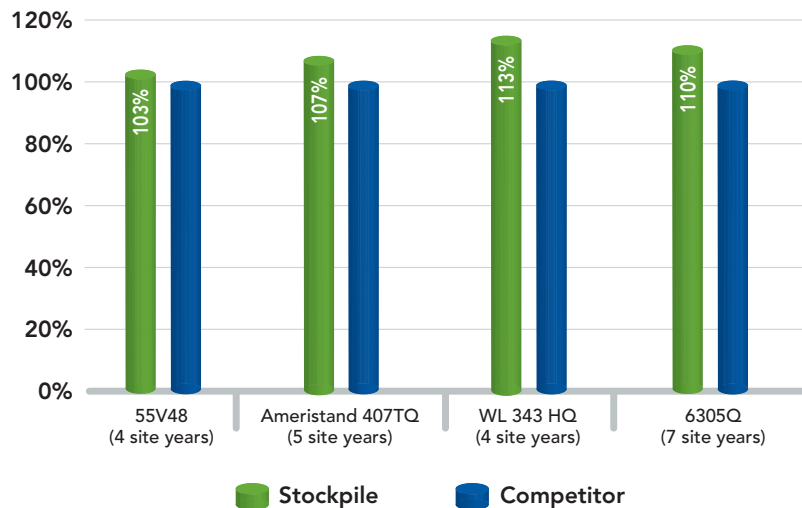

BY Alpha – The Mark of Pure Performance

It starts with elite genetics. But it's not just outstanding yield and quality. Through teamwork and production expertise, only the purest seed arrives at our accredited facilities for processing, testing and quality assurance. These top performing varieties deliver increased yield, better nutrition, and more milk per acre. Guarantee your seed investment with BY Alpha – the Mark of Pure Performance.

Forage Yield Leader

Stockpile's dense persistent stands make it a forage yield leader.

Stockpile Yield Performance*

*Yield information was taken from available public small replicated trials across the United States and Canada.