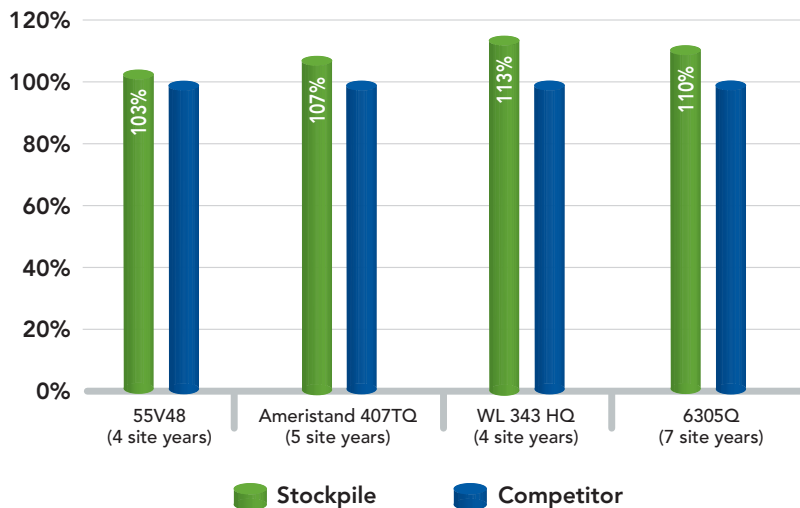

BY Alpha – The Mark of Pure Performance

It starts with elite genetics. But it's not just outstanding yield and quality. Through teamwork and production expertise, only the purest seed arrives at our accredited facilities for processing, testing and quality assurance. These top performing varieties deliver increased yield, better nutrition, and more milk per acre. Guarantee your seed investment with BY Alpha – the Mark of Pure Performance.

Forage Yield Leader

Stockpile's dense persistent stands make it a forage yield leader.

Stockpile Yield Performance*

*Yield information was taken from available public small replicated trials across the United States and Canada.