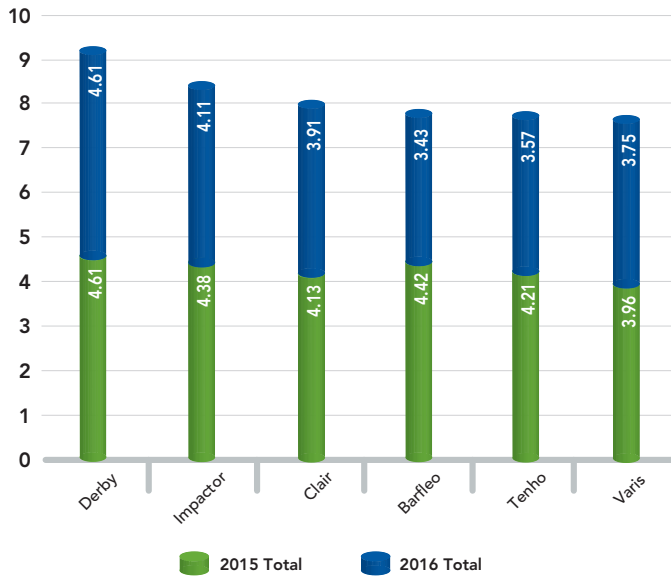

IMPACTOR TIMOTHY

Yield Performance

Dry Matter Yields (tons/acre), Lexington, KY