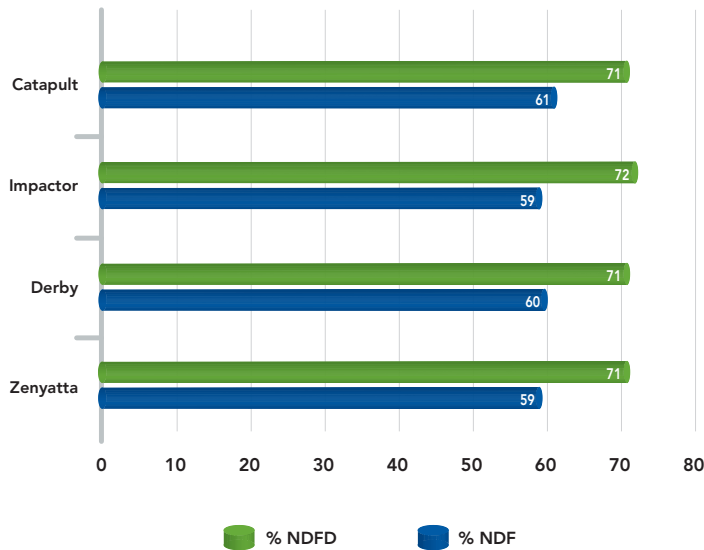

IMPACTOR TIMOTHY

Make an Impact on Your Rations

Impactor is a high yielding, medium maturing timothy. It is characterized by a semi-erect growth habit, consistent dark green leaf color and large seed head. Powerful rust resistance and winterhardiness contribute to Impactor's quality and persistence – where it has shown good neutral detergent fiber digestibility (%NDFD) and consistent second cut performance. Well suited for pure stands and compaction hay market use.

Impactor was selected for plant vigor, stem rust resistance, seed yield and winterhardiness. Parental plants were evaluated for weakness, winter damage and small or few panicles, plants exhibiting these characteristics were discarded.

Make an impact on your rations, choose Impactor timothy.

Feed Quality

Cornell Spring Forage Quality, 2015

Features

Dark Green Color

Standability

High Yield

Forage Quality