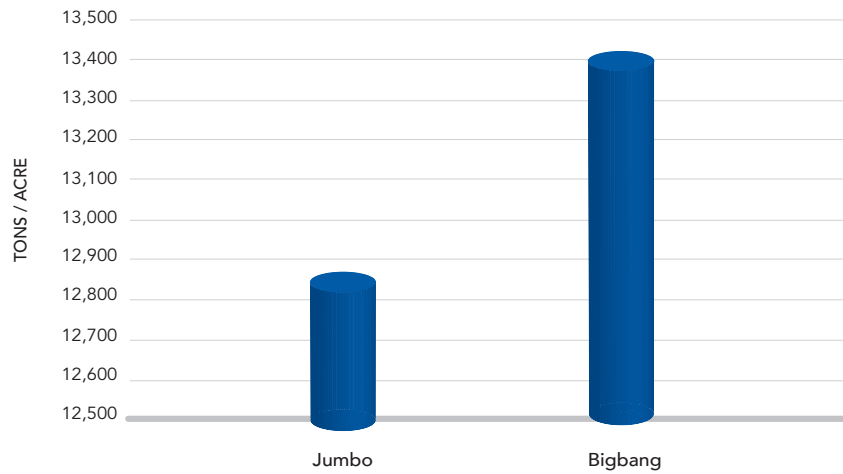

BIGBANG

ANNUAL RYEGRASS

Explosive Vigor and Unparalleled Quality

Bigbang is a new westerworld annual ryegrass for hay, silage, grazing or cover crop applications. Bigbang is a tetraploid selected for early heading, leafiness, yield and disease resistance. It provides high quality forage, consistent yields and excellent regrowth. Bigbang is highly adaptable for use as a cover crop, its deep roots build soil structure and increase organic matter.

Performance

brettyoung.ca/bigbang
1-800-665-5015

BrettYoung™

BrettYoung™ is a trademark of Brett-Young Seeds Limited.

Forage Yield

Georgia, Rome, 2020

Forage Yield

New York Yield Trials: Cornell University, 2017