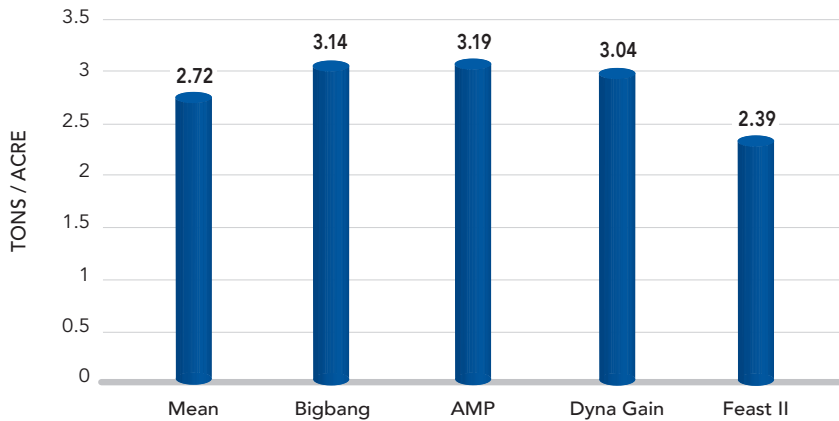

BIGBANG

ANNUAL RYEGRASS

Explosive Vigor and Unparalleled Quality

Bigbang is a new westerworld annual ryegrass for hay, silage, grazing or cover crop applications. Bigbang is a tetraploid selected for early heading, leafiness, yield and disease resistance. It provides high quality forage, consistent yields and excellent regrowth. Bigbang is highly adaptable for use as a cover crop, its deep roots build soil structure and increase organic matter.

Forage Yield

Spooner Agricultural Research Station: Spooner, Wisconsin, 2013

Key Characteristics

- Very Leafy
- Exceptional Tillering
- Rapid Establishment
- Deep Rooted

Disease Rating

TRAIT	RATING
Stem Rust	R
Crown Rust	R