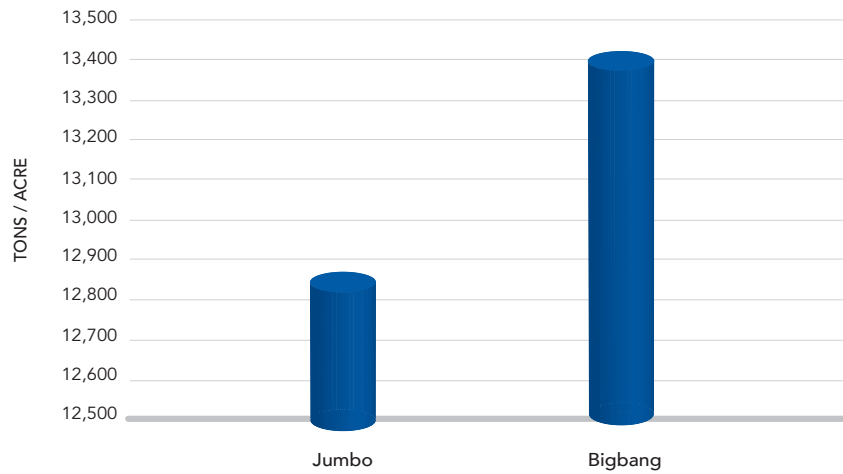

BIGBANG

ANNUAL RYEGRASS

Explosive Vigor and Unparalleled Quality

Bigbang is a new westerworld annual ryegrass for hay, silage, grazing or cover crop applications. Bigbang is a tetraploid selected for early heading, leafiness, yield and disease resistance. It provides high quality forage, consistent yields and excellent regrowth. Bigbang is highly adaptable for use as a cover crop, its deep roots build soil structure and increase organic matter.

Performance

brettyoung.ca/bigbang
1-800-665-5015

BrettYoung™

BrettYoung™ is a trademark of Brett-Young Seeds Limited.

Forage Yield

Georgia, Rome, 2020

Forage Yield

New York Yield Trials: Cornell University, 2017