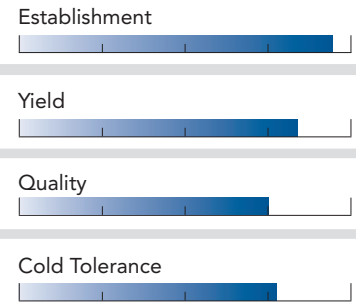

Performance

brettyoung.ca/bigbang
1-800-665-5015

BrettYoung™

BrettYoung™ is a trademark of Brett-Young Seeds Limited.