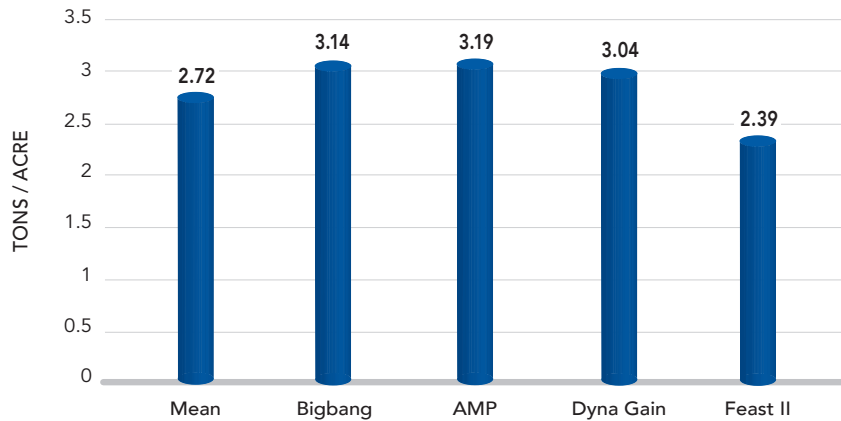

BIGBANG

ANNUAL RYEGRASS

Explosive Vigor and Unparalleled Quality

Bigbang is a new westerworld annual ryegrass for hay, silage, grazing or cover crop applications. Bigbang is a tetraploid selected for early heading, leafiness, yield and disease resistance. It provides high quality forage, consistent yields and excellent regrowth. Bigbang is highly adaptable for use as a cover crop, its deep roots build soil structure and increase organic matter.

Forage Yield

Spoooner Agricultural Research Station: Spoooner, Wisconsin, 2013

Key Characteristics

- Very Leafy
- Exceptional Tillering
- Rapid Establishment
- Deep Rooted

Disease Rating

TRAIT	RATING
Stem Rust	R
Crown Rust	R